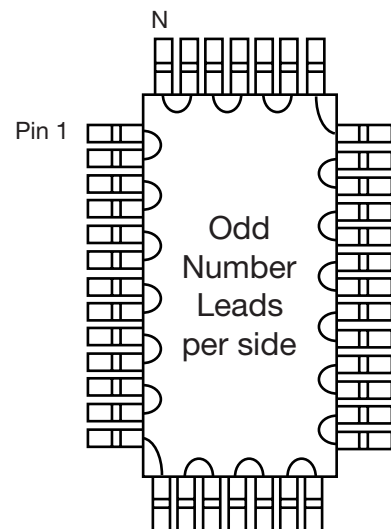

### MSOP

Daisy Chain available  
add -DE to end of part number

**QFP  
Quad Flat Pack**

**Square Body**

Even  
Number  
Leads  
per side

TOTAL NUMBER LEADS  
24, 32, 64, 80, 120, 128, 144  
160, 168, 176, 184, 208, 216, 240, 256, 304

**Rectangle Body**

Even  
Number  
Leads  
per side

TOTAL NUMBER LEADS  
80, 100, 128

•Not to Scale•

**Square Body**

Odd Number  
Leads  
per side

TOTAL NUMBER LEADS  
44, 52, 68, 100, 132, 164, 172, 196, 244

**Rectangle Body**

Odd  
Number  
Leads  
per side

TOTAL NUMBER LEADS  
64

**CERQUAD**  
**Ceramic Quad**  
**Flat Pack**

Total Leads:  
64, 80, 120,  
144, 160, 208,  
240, 256, 304

Total Leads:  
68, 84,  
100, 132, 164,  
172, 196, 244