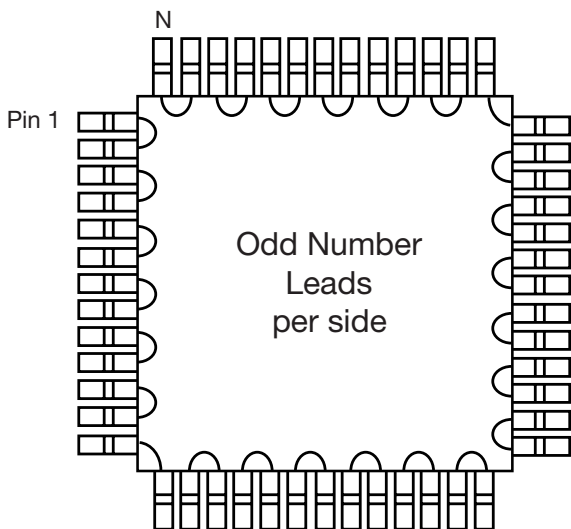

### MSOP

Daisy Chain available  
add -DE to end of part number

**QFP  
Quad Flat Pack**

**Square Body**

Even  
Number  
Leads  
per side

TOTAL NUMBER LEADS  
24, 32, 64, 80, 120, 128, 144  
160, 168, 176, 184, 208, 216, 240, 256, 304

**Rectangle Body**

Even  
Number  
Leads  
per side

TOTAL NUMBER LEADS  
80, 100, 128

•Not to Scale•

**Square Body**

Odd Number  
Leads  
per side

TOTAL NUMBER LEADS  
44, 52, 68, 100, 132, 164, 172, 196, 244

**Rectangle Body**

Odd  
Number  
Leads  
per side

TOTAL NUMBER LEADS  
64

**CERQUAD**  
**Ceramic Quad**  
**Flat Pack**

Total Leads:  
64, 80, 120,  
144, 160, 208,  
240, 256, 304

Total Leads:  
68, 84,  
100, 132, 164,  
172, 196, 244