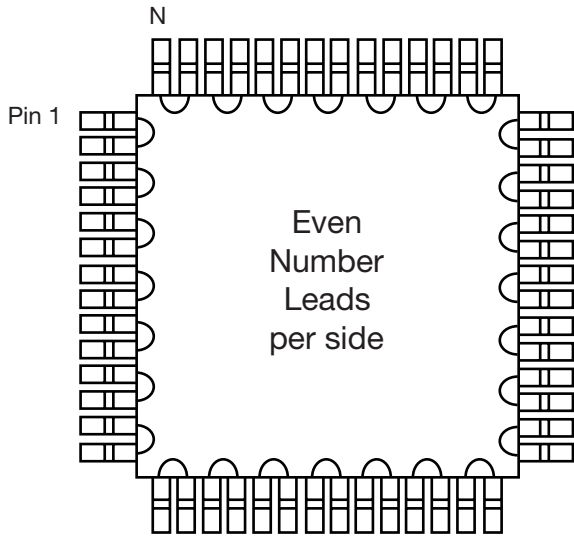

### MSOP

Daisy Chain available  
add -DE to end of part number

**QFP  
Quad Flat Pack**

**Square Body**

Even  
Number  
Leads  
per side

TOTAL NUMBER LEADS  
24, 32, 64, 80, 120, 128, 144  
160, 168, 176, 184, 208, 216, 240, 256, 304

**Rectangle Body**

Even  
Number  
Leads  
per side

TOTAL NUMBER LEADS  
80, 100, 128

•Not to Scale•

**Square Body**

Odd Number  
Leads  
per side

TOTAL NUMBER LEADS  
44, 52, 68, 100, 132, 164, 172, 196, 244

**Rectangle Body**

Odd  
Number  
Leads  
per side

TOTAL NUMBER LEADS  
64

**CERQUAD**  
**Ceramic Quad**  
**Flat Pack**

Total Leads:  
64, 80, 120,  
144, 160, 208,  
240, 256, 304

Total Leads:  
68, 84,  
100, 132, 164,  
172, 196, 244