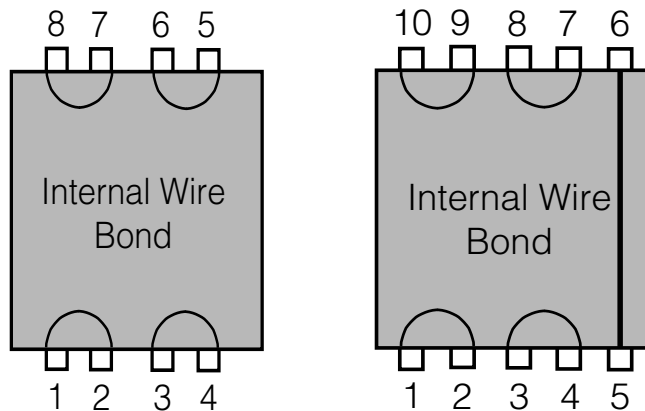

### LCC

### MSOP

Daisy Chain available  
add -DE to end of part number

**QFP  
Quad Flat Pack**

**Square Body**

Even  
Number  
Leads  
per side

TOTAL NUMBER LEADS  
24, 32, 64, 80, 120, 128, 144  
160, 168, 176, 184, 208, 216, 240, 256, 304

**Rectangle Body**

Even  
Number  
Leads  
per side

TOTAL NUMBER LEADS  
80, 100, 128

•Not to Scale•

**Square Body**

Odd Number  
Leads  
per side

TOTAL NUMBER LEADS  
44, 52, 68, 100, 132, 164, 172, 196, 244