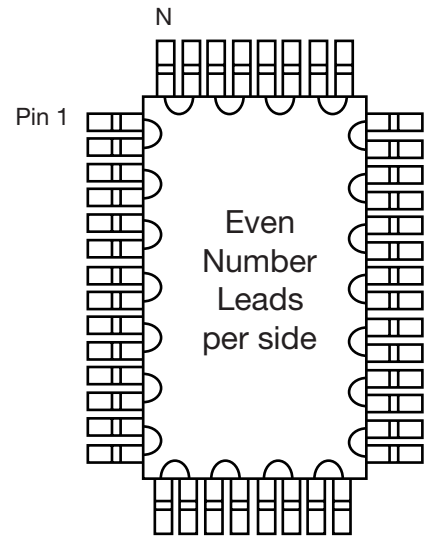

### MSOP

Daisy Chain available  
add -DE to end of part number

**QFP  
Quad Flat Pack**

**Square Body**

Even  
Number  
Leads  
per side

TOTAL NUMBER LEADS  
24, 32, 64, 80, 120, 128, 144  
160, 168, 176, 184, 208, 216, 240, 256, 304

**Rectangle Body**

Even  
Number  
Leads  
per side

TOTAL NUMBER LEADS  
80, 100, 128

•Not to Scale•

**Square Body**

Odd Number  
Leads  
per side

TOTAL NUMBER LEADS  
44, 52, 68, 100, 132, 164, 172, 196, 244

**Rectangle Body**

Odd  
Number  
Leads  
per side

TOTAL NUMBER LEADS  
64

**CERQUAD**  
**Ceramic Quad**  
**Flat Pack**

Total Leads:  
64, 80, 120,  
144, 160, 208,  
240, 256, 304

Total Leads:  
68, 84,  
100, 132, 164,  
172, 196, 244